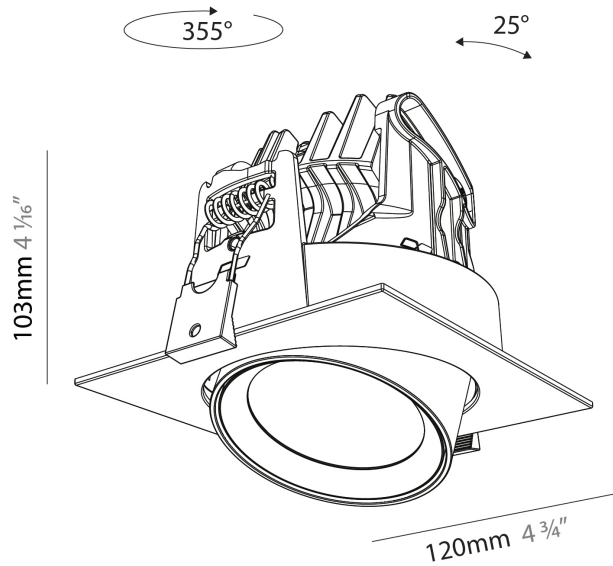

PHYSICAL

Shape: Cylinder
Diameter (mm): 120
Diameter (in): 4 3/4
Length (mm): 120
Length (in): 4 3/4
Height (mm): 105
Height (in): 4 1/8
Min. Recessing Depth (mm): 120
Min. Recessing Depth (in): 4 3/4
Light Distribution: Adjustable / Direct
Weight (kg): 0.665
Diffuser: Lens Pack - No Lens / Opal / Linear Spread Lens / Honeycomb / Spread Lens
Fixture Finish: SSR / BKV / CWI / CRY / HAB / UFT / ITA / RUA / FTG / MYG / LOD / PUS / FRO / FUP / KIA / POP / BLS / SPG / MEY / GOH / GUM / CHC / COM / ABZ / JAG / OBR / MOS / ROR
Fixture Material: Aluminum
Cut-out Measurements: Dia. 112mm / 4 7/16"

ELECTRICAL

Lamp Type: LED (Zhaga Standard)
Input Wattage (W): 20.5
Total Output Wattage (W): 18.1
Dimming: Tri-Mode (Non-Dimming and Phase Dimming (120Vac only) and 0-10V Dimming)
Driver Included: Yes
Driver Location: Recessed Housing
Driver Type: Constant Current - Universal
Driver Class: Class 2
Input Voltage (V): 120 - 277
Constant Current (MA): 500

LED

Color Temperature (°K): 2700 / 3000 / 3500 / 4000
Max. Delivered Lumen (lm): 1432 / 1542 / 1432 / 1636
Nominal Lumen (lm): 1668 / 1797 / 1668 / 1907
CRI: >90 CRI
Lamp Life (hrs): 50000

OPTICAL

Reflector°: 10
Adjustability: Rotational 350° / Tilt 25°

RATINGS AND CERTIFICATIONS

Certified By: CSA Certified to UL and CSA Standards
IP rating: IP20